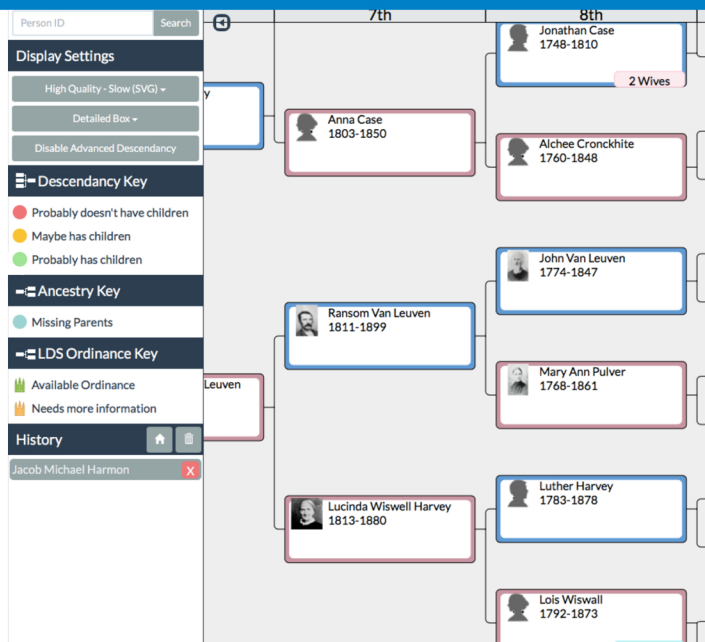

RELATIVE FINDER

Ever wonder if you've got some long-lost cousins out there? Relative Finder Allows you to see how you are related to friends, coworkers, prophets, historical figures, and more!

Use our community features to connect with your relatives from around the globe!

relativefinder.org

VISUALIZE

PEDIGREE PIE
75% Irish. 100% You

ONE PAGE GENEALOGY
View. Customize. Print.

FAMILY CALENDAR
Export important events

Relative Finder

Exploring Relatives

- Clear Group Filter
- Private-Member
  - ☐ CS1002014
- Public
  - ☐ Authors & Poets
  - ☐ Catholic - Saints and Popes
  - ☐ Composers
  - ☐ Constitution Signers
  - ☐ Declaration Signers
  - ☐ Entertainers
  - ☐ European Royalty
  - ☐ Famous Americans
  - ☐ LDS - BYU

Search Relatives

Show Table Options

Your tree was last updated on: April 2, 2014

Showing 50/621 relatives

Using 15218 ancestors and 16 generations

Relative	Relationship
Quentin L. Cook	1st Cousin 2 times removed
Alice Ann Kimball	4th Great Aunt
Spencer W. Kimball	2nd Cousin 4 times removed

RESEARCH

VIRTUAL PEDIGREE
Effortless browsing

TREE SWEEPER
Find and fix errors

DESCENDANCY EXPLORER
It's Temple time!

BROWNIE
Do family history faster

PLAY

GENEOPARDY
Prove your knowledge

WHEEL OF FAMILY FORTUNE
It pays to know your ancestors

ANCESTOR GAMES
Personalized family games

RECORD QUEST
A game for kids